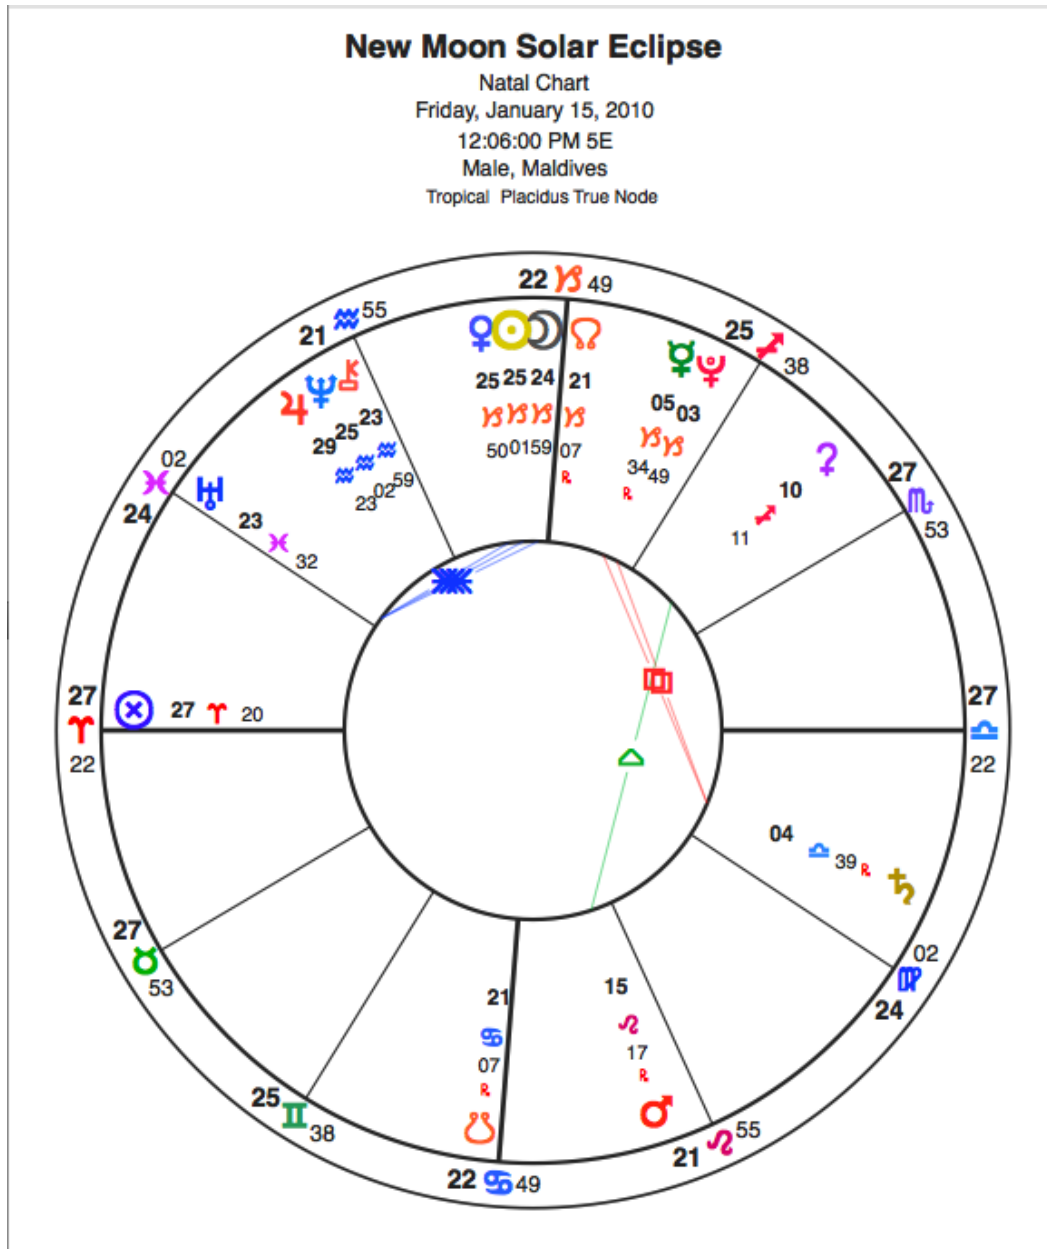

Natal Chart - Jan 15 Eclipse

Guide for interpreting the natal chart for the January 15, 2010 Solar Eclipse

Annular Solar Eclipse Chart, set for noon in the Maldive Islands near the Greatest Eclipse point

Note: This guide is designed to supplement our [Gemini Astrology Blog](#) detailing the dynamics and effects of this eclipse.

Notice the strong grouping in Capricorn

(left to right) Capricorn players Venus, Sun, Moon, North Node, Mercury and Pluto

Here's the square between Mercury and Pluto and Saturn

This potent square creates a contrast between relationships under duress (authority or control issues), and those created in healthy co-creative ways. As the "communicator", Mercury brings new information from hidden depths to further clarify this contrast.

The Ascendant is at 27 Aries (1) in direct square to the Sun, Moon, and Venus (2)

Aries represents the start of new endeavors. This stands in sharp contrast to Capricorn's predictable ways. A direct challenge exists between the old and the new. Which direction will society move?