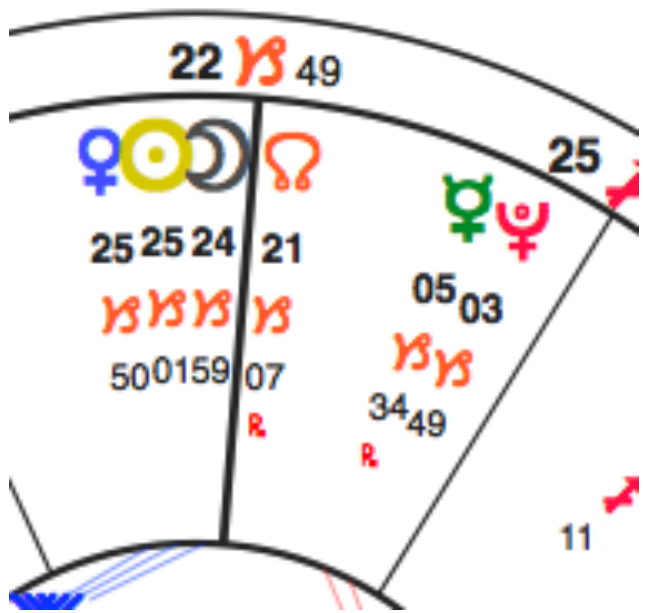

Natal Chart - Jan 15 Eclipse

Guide for interpreting the natal chart for the January 15, 2010 Solar Eclipse

Annular Solar Eclipse Chart, set for noon in the Maldive Islands near the Greatest Eclipse point

Note: This guide is designed to supplement our [Gemini Astrology Blog](#) detailing the dynamics and effects of this eclipse.

Notice the strong grouping in Capricorn

(left to right) Capricorn players Venus, Sun, Moon, North Node, Mercury and Pluto

Here's the square between Mercury and Pluto and Saturn

This potent square creates a contrast between relationships under duress (authority or control issues), and those created in healthy co-creative ways. As the "communicator", Mercury brings new information from hidden depths to further clarify this contrast.

The Ascendant is at 27 Aries (1) in direct square to the Sun, Moon, and Venus (2)

Aries represents the start of new endeavors. This stands in sharp contrast to Capricorn's predictable ways. A direct challenge exists between the old and the new. Which direction will society move?