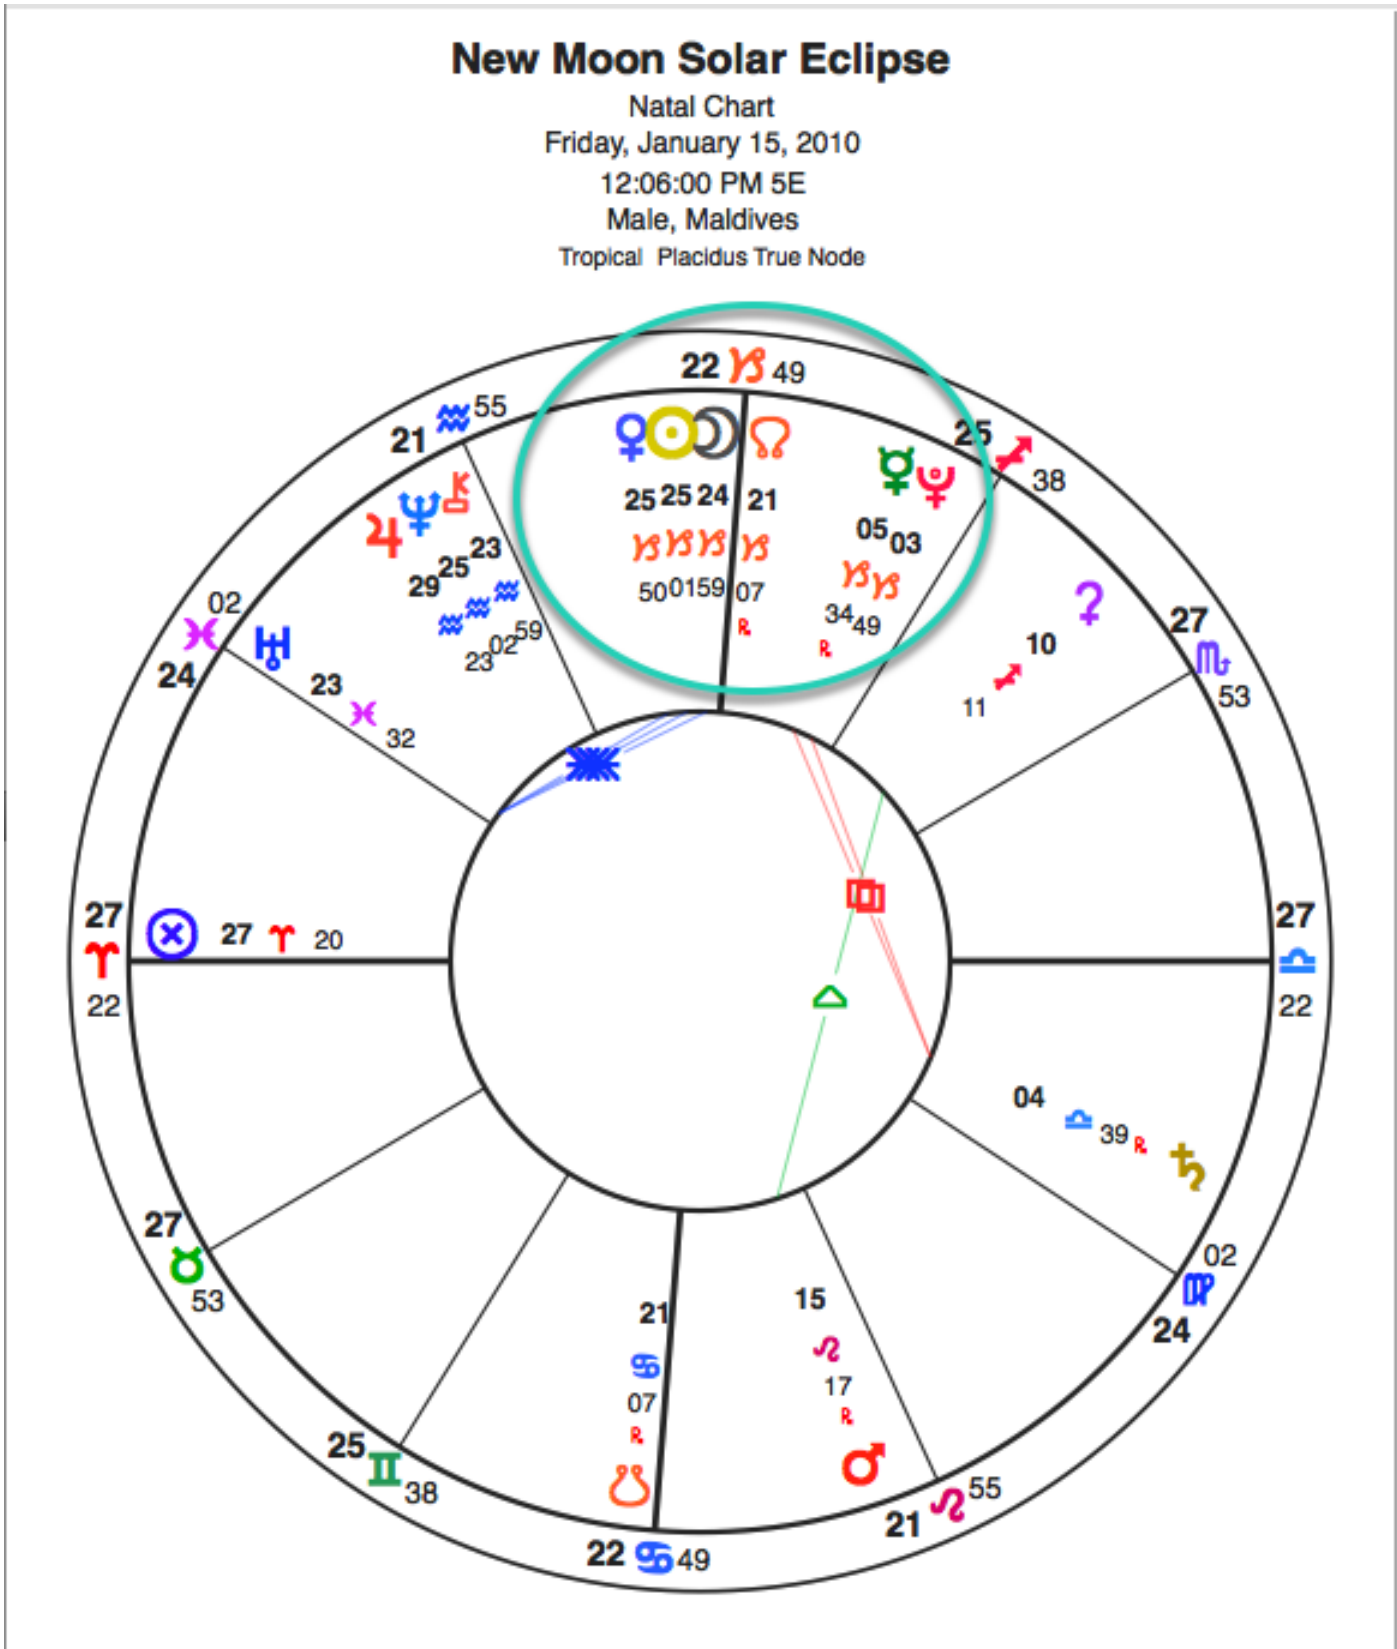

Natal Chart - Jan 15 Eclipse

Guide for interpreting the natal chart for the January 15, 2010 Solar Eclipse

Annular Solar Eclipse Chart, set for noon in the Maldive Islands near the Greatest Eclipse point

Note: This guide is designed to supplement our [Gemini Astrology Blog](#) detailing the dynamics and effects of this eclipse.

Notice the strong grouping in Capricorn

(left to right) Capricorn players Venus, Sun, Moon, North Node, Mercury and Pluto

Here's the square between Mercury and Pluto and Saturn

This potent square creates a contrast between relationships under duress (authority or control issues), and those created in healthy co-creative ways. As the "communicator", Mercury brings new information from hidden depths to further clarify this contrast.

The Ascendant is at 27 Aries (1) in direct square to the Sun, Moon, and Venus (2)

Aries represents the start of new endeavors. This stands in sharp contrast to Capricorn's predictable ways. A direct challenge exists between the old and the new. Which direction will society move?