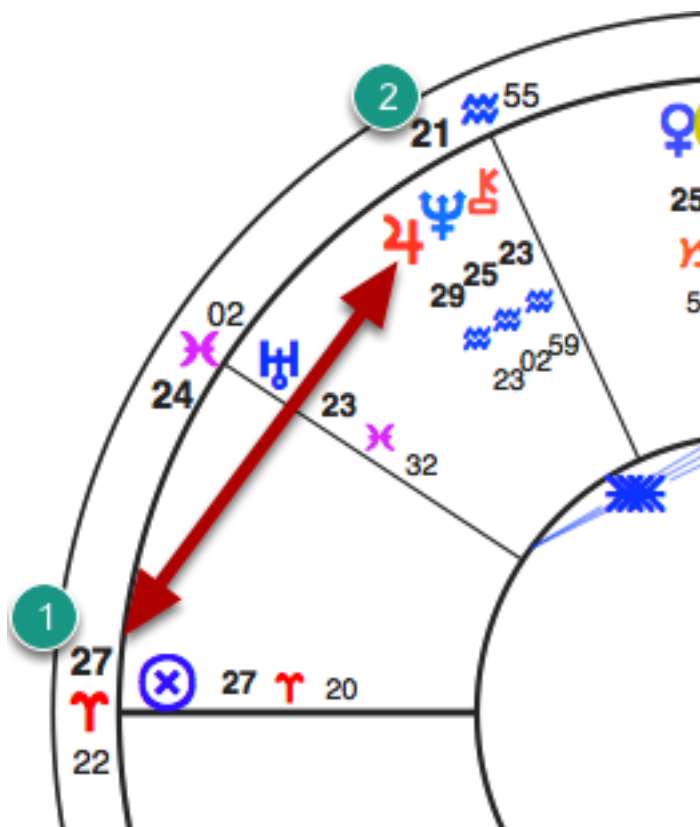

The Ascendant (1) or rising sign also creates a beneficial sextile or 60 degree angle with the Aquarius trio (2)

Sextiles create strong, easy flowing energy: left to right (2) - Jupiter, Neptune and Chiron. Aquarius seeks freedom. Throughout 2009, this trio has represented a quest to heal (Chiron) our expanded (Jupiter) vision (Neptune) of how we interact and socialize with each other. it's the very vibration that propelled Barak Obama into office - "Yes We Can". This vibration embraces the entire Global Community (Piscean theme) when Jupiter enters Pisces on January 17th, 2 days after the eclipse.