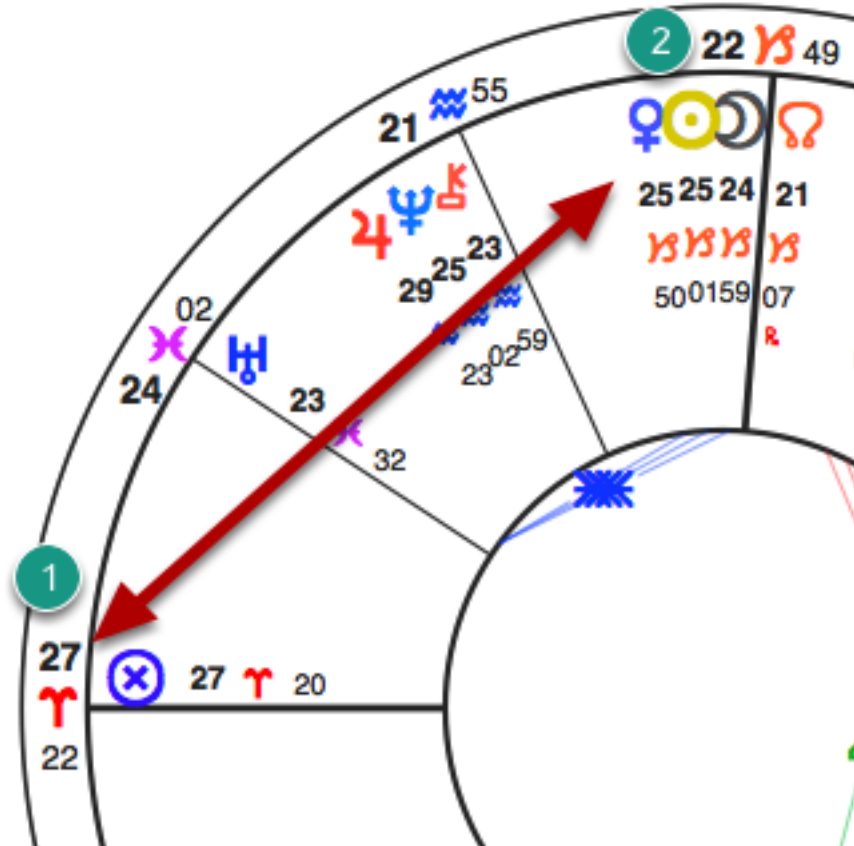

Natal Chart - Jan 15 Eclipse

Guide for interpreting the natal chart for the January 15, 2010 Solar Eclipse

Annular Solar Eclipse Chart, set for noon in the Maldive Islands near the Greatest Eclipse point

Note: This guide is designed to supplement our [Gemini Astrology Blog](#) detailing the dynamics and effects of this eclipse.

Notice the strong grouping in Capricorn

(left to right) Capricorn players Venus, Sun, Moon, North Node, Mercury and Pluto

Here's the square between Mercury and Pluto and Saturn

This potent square creates a contrast between relationships under duress (authority or control issues), and those created in healthy co-creative ways. As the "communicator", Mercury brings new information from hidden depths to further clarify this contrast.

The Ascendant is at 27 Aries (1) in direct square to the Sun, Moon, and Venus (2)

Aries represents the start of new endeavors. This stands in sharp contrast to Capricorn's predictable ways. A direct challenge exists between the old and the new. Which direction will society move?