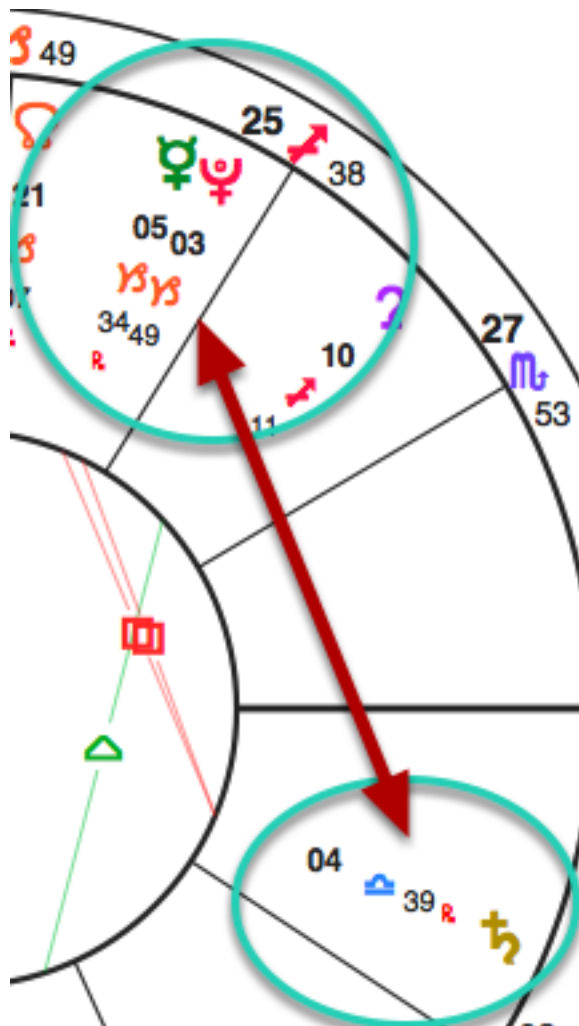

Natal Chart - Jan 15 Eclipse

Guide for interpreting the natal chart for the January 15, 2010 Solar Eclipse

Annular Solar Eclipse Chart, set for noon in the Maldive Islands near the Greatest Eclipse point

Note: This guide is designed to supplement our [Gemini Astrology Blog](#) detailing the dynamics and effects of this eclipse.

Notice the strong grouping in Capricorn

(left to right) Capricorn players Venus, Sun, Moon, North Node, Mercury and Pluto

Here's the square between Mercury and Pluto and Saturn

This potent square creates a contrast between relationships under duress (authority or control issues), and those created in healthy co-creative ways. As the "communicator", Mercury brings new information from hidden depths to further clarify this contrast.

The Ascendant is at 27 Aries (1) in direct square to the Sun, Moon, and Venus (2)

Aries represents the start of new endeavors. This stands in sharp contrast to Capricorn's predictable ways. A direct challenge exists between the old and the new. Which direction will society move?